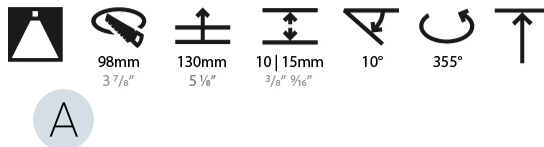

### PHYSICAL

Shape: Round  
 Diameter (mm): 107  
 Diameter (in): 4 3/16  
 Height (mm): 112  
 Height (in): 4 7/16  
 Ceiling Thickness (mm): 10 / 12.5 / 15  
 Ceiling Thickness (in): 3/8 or 1/2 or 9/16  
 Min. Recessing Depth (mm): 130  
 Min. Recessing Depth (in): 5 1/8  
 Light Distribution: Adjustable / Downlight  
 Weight (kg): 0.452  
 Weight (lbs): 1  
 Fixture Finish: SSR / BKV / CWI / CRY / HAB / LAG / UFT / ITA / RUA / RUR / MIC / FTG / MYG / TWT / LOD / PUS / FRO / FUP / KIA / POP / BLS / SPG / MEY / GOH / GUM / CHC / COM / ABZ / JAG / OBR / MOS / ROR  
 Fixture Material: Aluminum Die Cast  
 Cut-out Measurements: 98mm / 3 7/8"

### RATINGS AND CERTIFICATIONS

Certified By: Certified for North American Standards  
 IP rating: IP54

112mm 4 7/16"

Ø 95mm 3 3/4"

Ø 107mm 4 3/16"